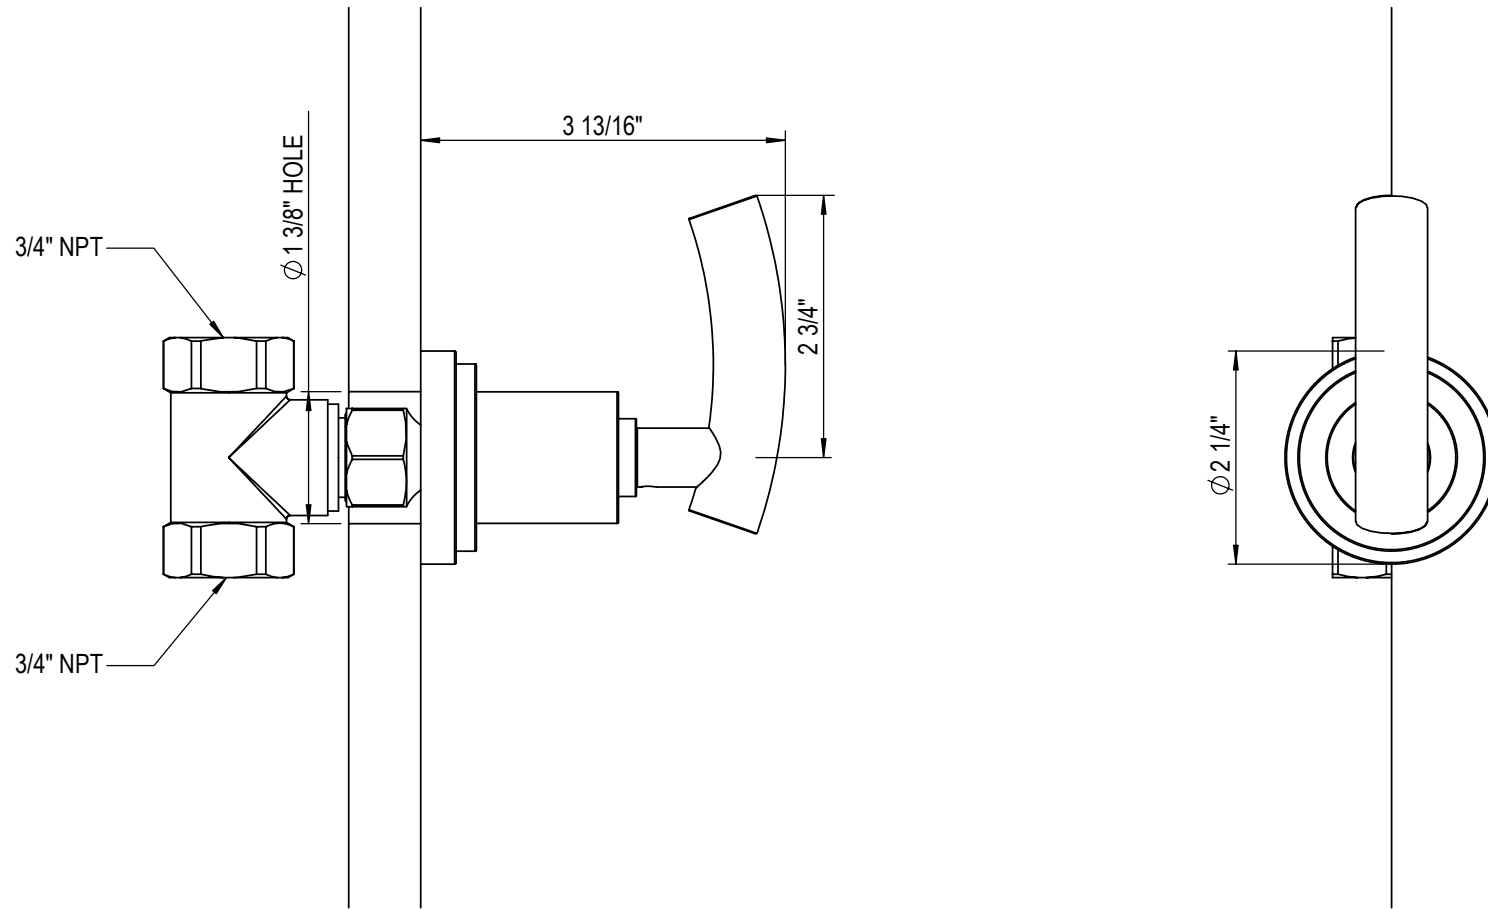

# 3/4" Shut-Off Control Valve 4ERBHOL

TEL: 905-851-6781  
FAX: 905-851-8031  
TOLL FREE: 800-461-5901

the RUBINET FAUCET COMPANY

[www.rubinet.com](http://www.rubinet.com)

# 1/2" Shut-Off Control Valve 4KRBHOL

TEL: 905-851-6781  
FAX: 905-851-8031  
TOLL FREE: 800-461-5901

the RUBINET FAUCET COMPANY

[www.rubinet.com](http://www.rubinet.com)