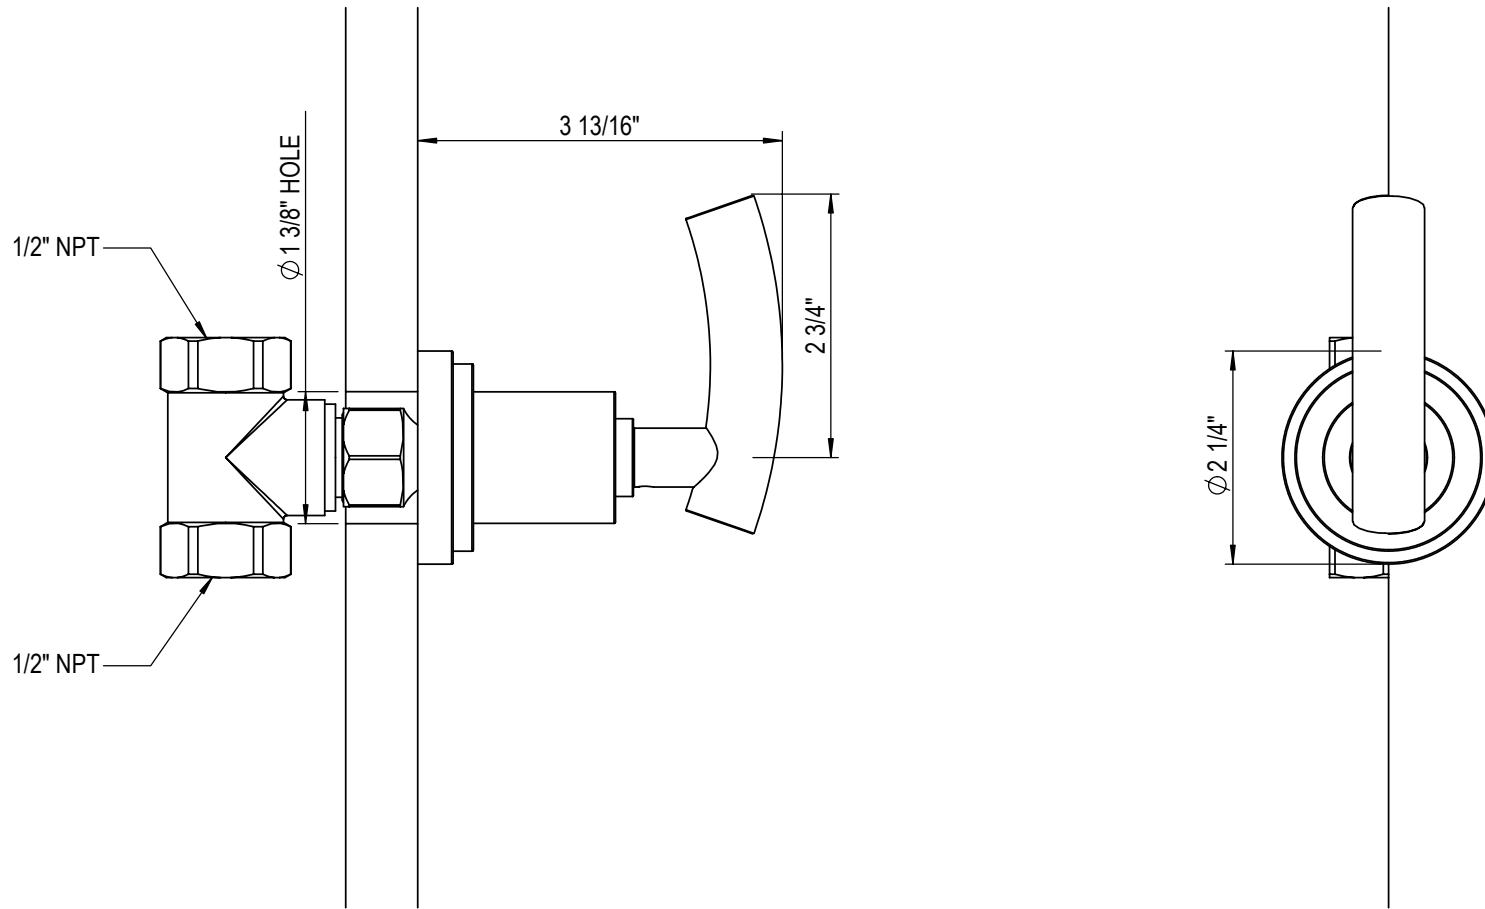

# 3/4" Shut-Off Control Valve 4ERBHOL

TEL: 905-851-6781  
FAX: 905-851-8031  
TOLL FREE: 800-461-5901

the RUBINET FAUCET COMPANY

[www.rubinet.com](http://www.rubinet.com)

# 1/2" Shut-Off Control Valve 4KRBHOL

TEL: 905-851-6781  
FAX: 905-851-8031  
TOLL FREE: 800-461-5901

the RUBINET FAUCET COMPANY

[www.rubinet.com](http://www.rubinet.com)